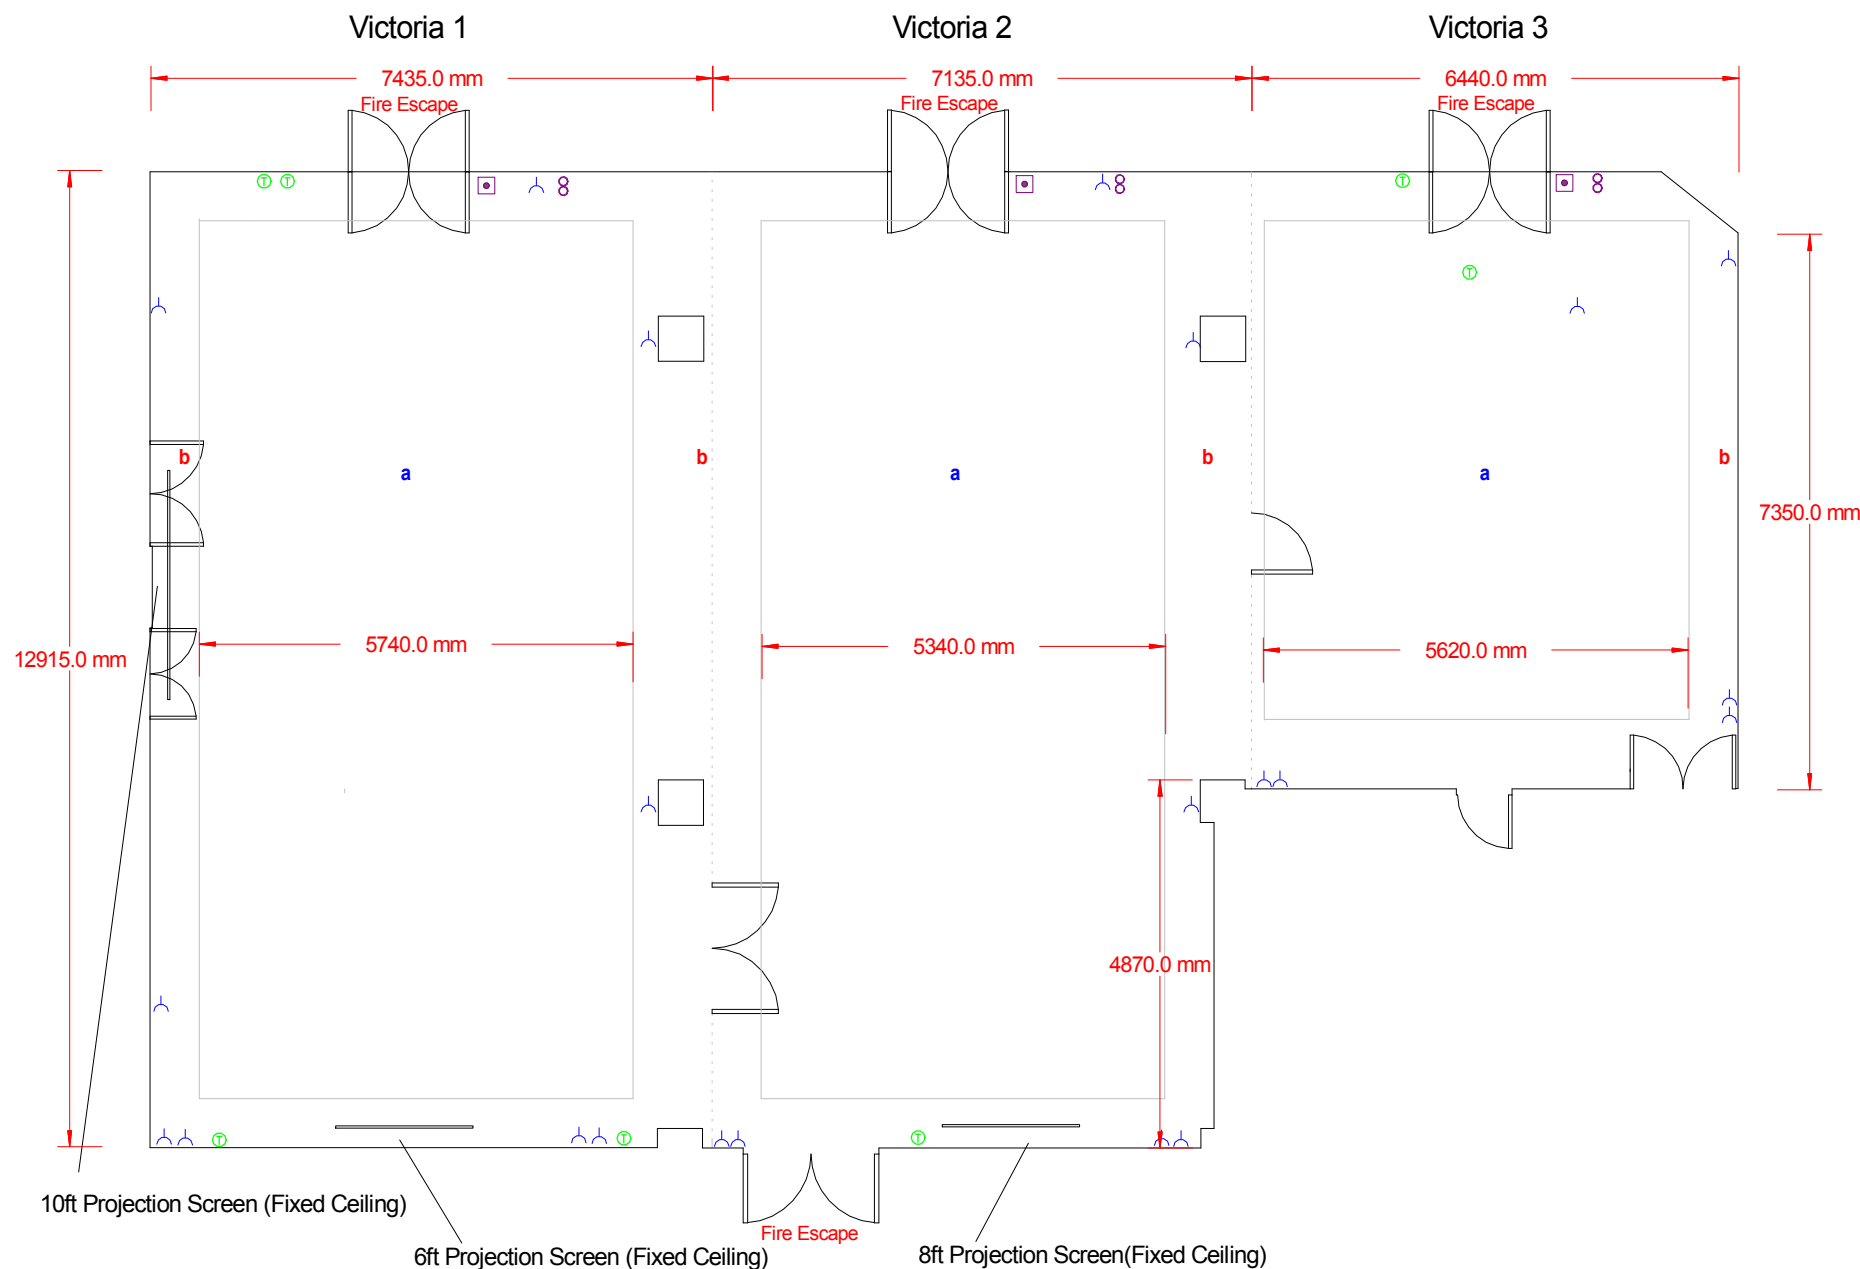

Client: Novotel
Venue: Novotel Bristol
Room: Victoria 1.2.3
Drawn By: MB
Drawing Date: 6th Feb 08
Scale: 1:100

Information

Access: Ground Floor
Ceiling Height: (a) 2870mm
(b) 3330mm
Hanging Points: Not tested
Blackout: Yes

Legend

-  13A Twin Socket
-  63A 1 Phase Socket
-  63A 3 Phase Socket
-  Telephone Socket
-  Light Switch
-  TV/FM Point

Central Presentations
Unit 5 Brunel Way
The Hemmingway Centre
Thornbury
Bristol
BS35 3UR
T: 01454 414 660
F: 01454 414 556
www.centralpresentations.co.uk